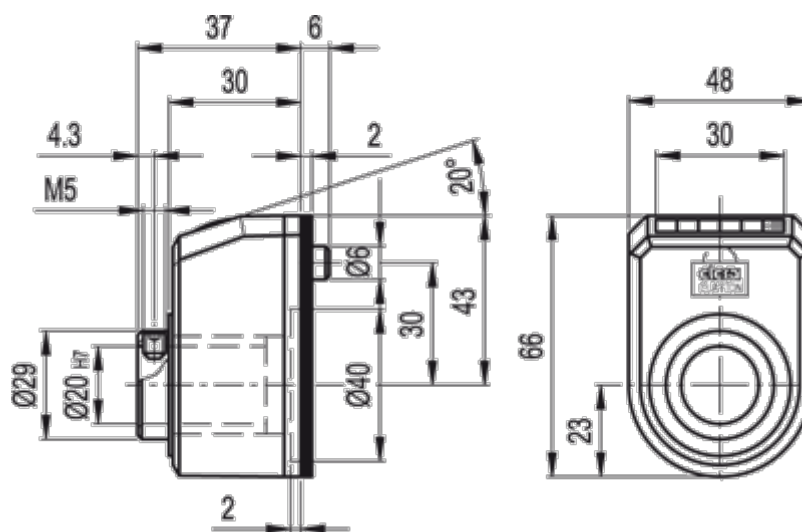

Data Sheet

Article number: 2307082684

Description: E+G Direct drive position indikator
DD52R-AR-0002.0-S-C2 (Orange)

Measures

Max rpm = 1250